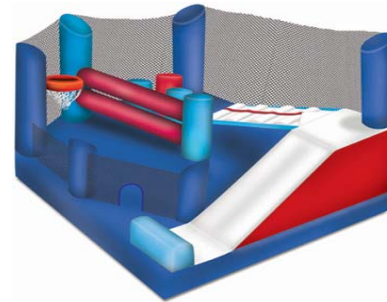

# WAY COOL COMBO MOONWALKS

WAYCOOL OBSTACLE COURSE

\$250.00

WAY COOL COMBO

\$200.00

CANDY FACTORY BOUNCE

\$250.00

WAY COOL 5IN1 COMBO BOUNCE \$250.00

WAY COOL 5IN1 INSIDE